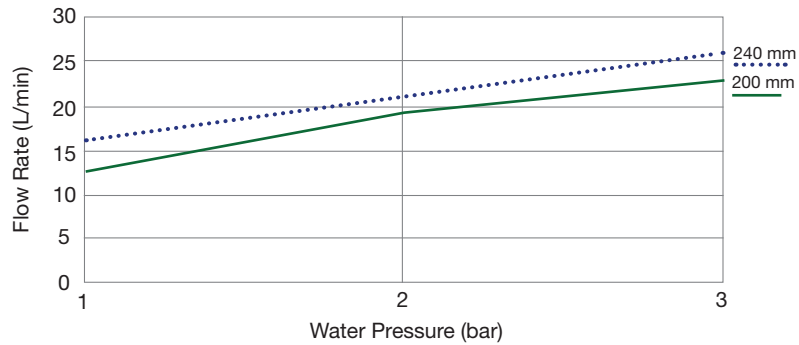

* Check to make sure you have the following parts indicated below.

Shower Head

DESCRIPTION

7T
RETANGULAR
HEAD

	Ball joint type	RE220.001.CR	RE300.001.CR
CODE	Without Ball joint type	RE220.002.CR	RE300.002.CR
SIZE		220 x 340 mm	300 x 450 mm
FINISH	Chrome Plating		
ORIGIN	JoeyforLife / South Korea		

RE220.001.CR

RE300.001.CR

DIMENSION

FLOW RATE

Water Pressure	220	300
1 Bar	13.2	16.5
2 Bar	19.2	22.2
3 Bar	23.8	26

L/min

*Direct Connection Without Tap

INSTALLATION