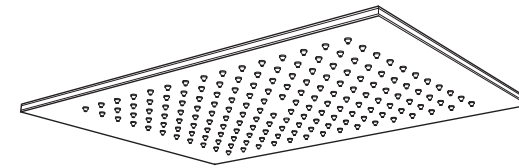

* Check to make sure you have the following parts indicated below.

Shower Head

DESCRIPTION

7T
RETANGULAR
HEAD

	Ball joint type	RE220.001.CR	RE300.001.CR
CODE	Without Ball joint type	RE220.002.CR	RE300.002.CR
SIZE		220 x 340 mm	300 x 450 mm
FINISH	Chrome Plating		
ORIGIN	JoeyforLife / South Korea		