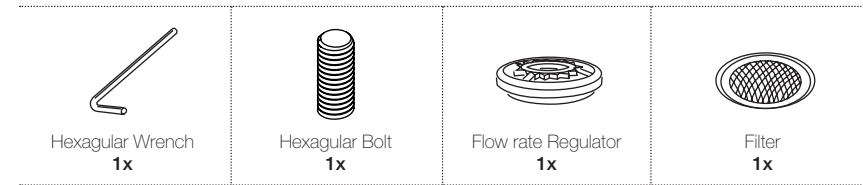

* Check to make sure you have the following parts indicated below.

Shower Head

DESCRIPTION

7T
RETANGULAR
HEAD

	Ball joint type	RE220.001.CR	RE300.001.CR
CODE	Without Ball joint type	RE220.002.CR	RE300.002.CR
SIZE		220 x 340 mm	300 x 450 mm
FINISH	Chrome Plating		
ORIGIN	JoeyforLife / South Korea		