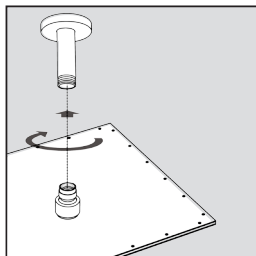

* Check to make sure you have the following parts indicated below.

Shower Head

DESCRIPTION

7T
RETANGULAR
HEAD

	Ball joint type	RE220.001.CR	RE300.001.CR
CODE	Without Ball joint type	RE220.002.CR	RE300.002.CR
SIZE		220 x 340 mm	300 x 450 mm
FINISH	Chrome Plating		
ORIGIN	JoeyforLife / South Korea		

RE220.001.CR

RE300.001.CR

DIMENSION

FLOW RATE

Water Pressure	220	300
1 Bar	13.2	16.5
2 Bar	19.2	22.2
3 Bar	23.8	26

L/min

*Direct Connection Without Tap

INSTALLATION

INSTALLATION PROCEDURE

1.

Insert the flow rate regulator and washer on the ball joint valve.

2.

Connect the shower head tightly.

3.

Fix the shower head with bolt.

Overhead Shower - 7T Retangular