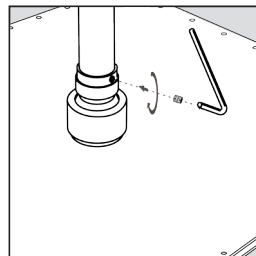

* Check to make sure you have the following parts indicated below.

Shower Head

DESCRIPTION

7T
RETANGULAR
HEAD

	Ball joint type	RE220.001.CR	RE300.001.CR
CODE	Without Ball joint type	RE220.002.CR	RE300.002.CR
SIZE		220 x 340 mm	300 x 450 mm
FINISH	Chrome Plating		
ORIGIN	JoeyforLife / South Korea		

INSTALLATION PROCEDURE

1.

Insert the flow rate regulator and washer on the ball joint valve.

2.

Connect the shower head tightly.

3.

Fix the shower head with bolt.

Overhead Shower - 7T Retangular