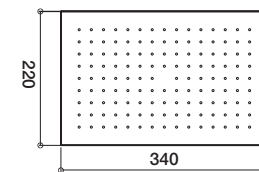

* Check to make sure you have the following parts indicated below.

Shower Head

DESCRIPTION

7T
RETANGULAR
HEAD

	Ball joint type	RE220.001.CR	RE300.001.CR
CODE	Without Ball joint type	RE220.002.CR	RE300.002.CR
SIZE		220 x 340 mm	300 x 450 mm
FINISH	Chrome Plating		
ORIGIN	JoeyforLife / South Korea		

RE220.001.CR

RE300.001.CR

DIMENSION

FLOW RATE

Water Pressure	220	300
1 Bar	13.2	16.5
2 Bar	19.2	22.2
3 Bar	23.8	26

L/min

*Direct Connection Without Tap

INSTALLATION