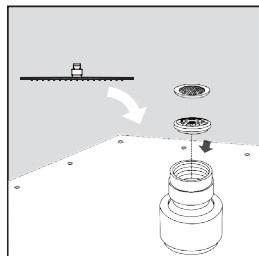

* Check to make sure you have the following parts indicated below.

Shower Head

DESCRIPTION

7T
RETANGULAR
HEAD

	Ball joint type	RE220.001.CR	RE300.001.CR
CODE	Without Ball joint type	RE220.002.CR	RE300.002.CR
SIZE		220 x 340 mm	300 x 450 mm
FINISH	Chrome Plating		
ORIGIN	JoeyforLife / South Korea		

RE220.001.CR

RE300.001.CR

DIMENSION

FLOW RATE

Water Pressure	220	300
1 Bar	13.2	16.5
2 Bar	19.2	22.2
3 Bar	23.8	26

L/min

*Direct Connection Without Tap

INSTALLATION

INSTALLATION PROCEDURE

1.

Insert the flow rate regulator and washer on the ball joint valve.

2.

Connect the shower head tightly.

3.

Fix the shower head with bolt.

Overhead Shower - 7T Retangular