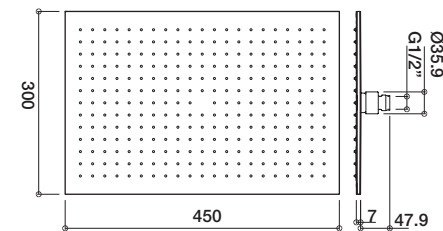

* Check to make sure you have the following parts indicated below.

Shower Head

DESCRIPTION

7T
RETANGULAR
HEAD

	Ball joint type	RE220.001.CR	RE300.001.CR
CODE	Without Ball joint type	RE220.002.CR	RE300.002.CR
SIZE		220 x 340 mm	300 x 450 mm
FINISH	Chrome Plating		
ORIGIN	JoeyforLife / South Korea		

RE220.001.CR

RE300.001.CR

DIMENSION

FLOW RATE

Water Pressure	220	300
1 Bar	13.2	16.5
2 Bar	19.2	22.2
3 Bar	23.8	26

L/min

*Direct Connection Without Tap

INSTALLATION